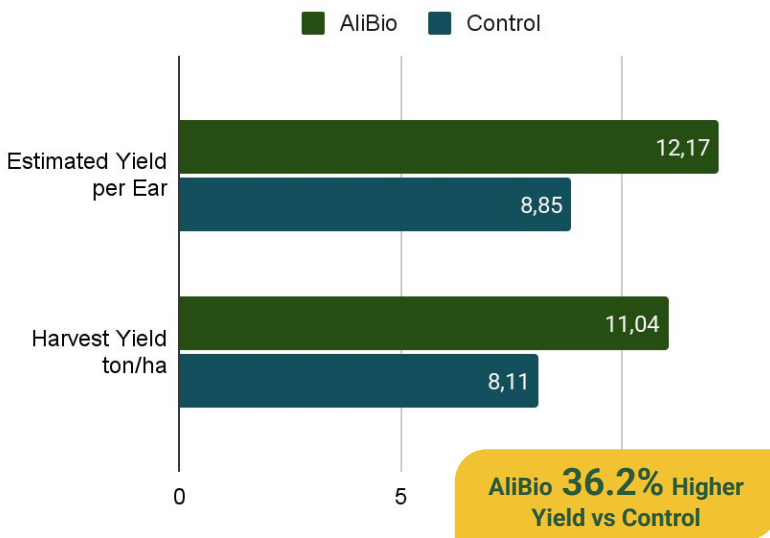

HIGHER WEIGHT AND QUALITY, BETTER YIELD

- San Luis Río Colorado, Sonora
- Corn
- AliBio *BPG-EX* VS Control
- OBJECTIVE:** To evaluate crop performance with AliBio *BPG-EX* vs Control
- PROTOCOLO ALIBIO:** 15 kilos of BPG-EX per hectare (3 hectares total) were applied. A single dose was mixed with the fertilization blend during the first irrigation (Auxilio).

Yield Analysis

	ALIBIO	CONTROL
No. of Ears	10	10
Corn Weight	1,738	1,262
Weight per Ear	173.8	126.4
Estimated Yield per Ear	12.17	8.85
Harvest Yield ton/ha	11.04	8.11

Yield Based on Ears and Harvest

Cost - Benefit	
Treatment Cost	\$1,906
Price per Ton	\$5,300
Yield Difference	2.93
Additional Income	\$15,529
Cost-Benefit	\$13,623